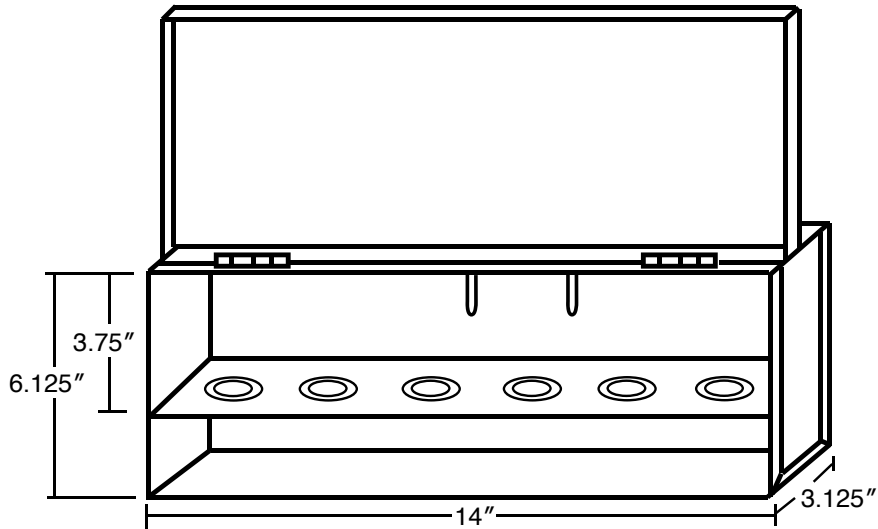

ESFR SPARE HEAD BOX 6 HOLE

MODEL LVHB6E

FEATURES:

All cabinets come with holes to fit 3/4" ESFR sprinkler heads and "knockouts" to accommodate 1" I ESFR sprinkler heads. Finished in red enamel.

PROJECT	APPROVAL STAMP
PROJECT:	<input type="checkbox"/> APPROVED
ADDRESS:	<input type="checkbox"/> APPROVED AS NOTED
ENGINEER:	<input type="checkbox"/> NOT APPROVED
SUBMITTAL DATA:	REMARKS:
NOTES 1:	
NOTES 2:	