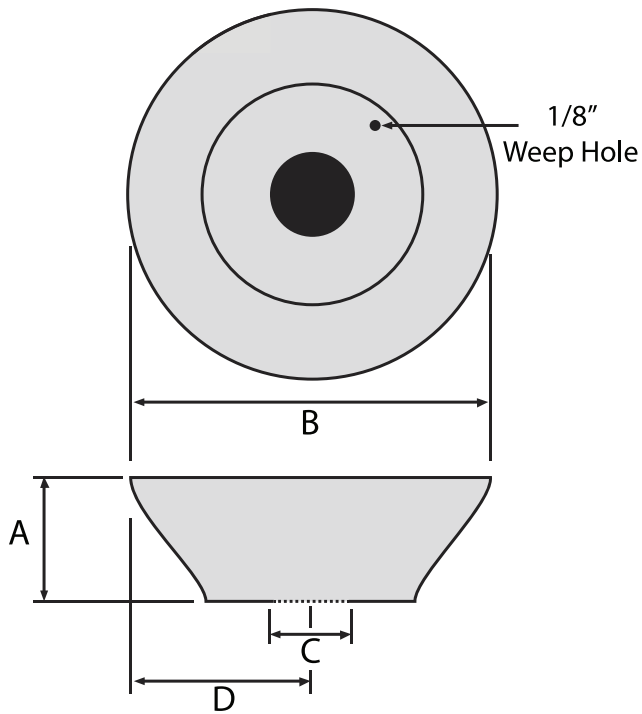

LANSDALE

VALVE & MANUFACTURING

1040 Broadway Westville, NJ 08093 / Phone: (800)908-0523 / Fax: (856)456-9223 / www.gemfiresprinkler.com

ONE PIECE STEEL CANOPY

Manufactured of 22 galvanized chrome plated steel. The 1-piece canopy is available in 1/2" and 3/4" in depth sizes from 1/4" up to 2". Available with either a chrome, white, or brass finish. Each canopy also has a small weep hole for early detection of leaks.

DIMENSIONS

A= Based on required depth (1/4"-2")

B=3"

C=Based on Sprinkler Head Size (1/2" or 3/4")

D=1 1/2"

PROJECT	APPROVAL STAMP
PROJECT:	<input type="checkbox"/> APPROVED
ADDRESS:	<input type="checkbox"/> APPROVED AS NOTED
ENGINEER:	<input type="checkbox"/> NOT APPROVED
SUBMITTAL DATA:	REMARKS:
NOTES 1:	
NOTES 2:	