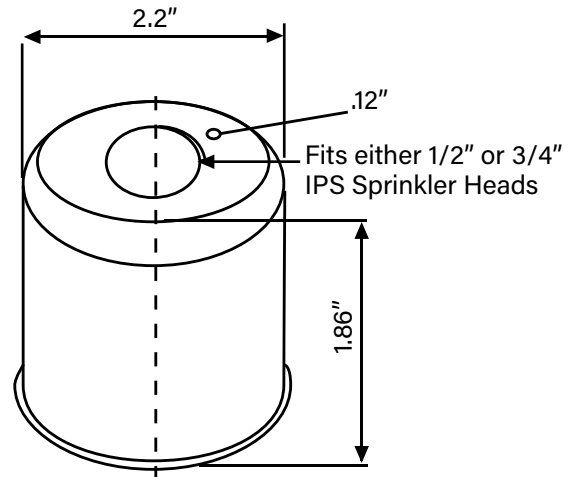

2 PIECE ADJUSTABLE BELL ESCUTCHEON

MODEL LVEX2E

DESCRIPTION:

Telescoping design permits up to 1" adjustment to compensate for variations in the distance that pipe couplings extend below ceilings.

FEATURES:

- Material: steel
- Finish: chrome or white
- Diameter: 3 1/2" Depth: 2" Min 3" Max.

PROJECT	APPROVAL STAMP
PROJECT:	<input type="checkbox"/> APPROVED
ADDRESS:	<input type="checkbox"/> APPROVED AS NOTED
ENGINEER:	<input type="checkbox"/> NOT APPROVED
SUBMITTAL DATA:	REMARKS:
NOTES 1:	
NOTES 2:	