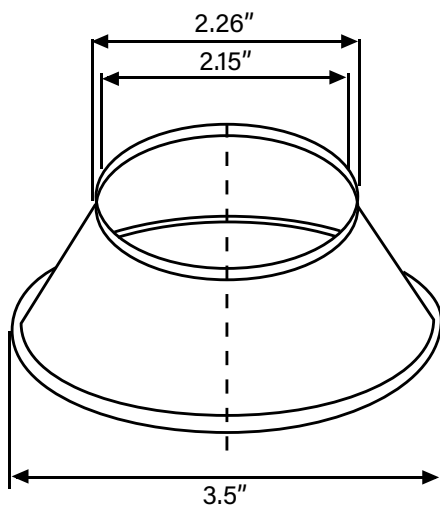

2 PIECE ADJUSTABLE BELL ESCUTCHEON

MODEL LVEX2E

DESCRIPTION:

Telescoping design permits up to 1" adjustment to compensate for variations in the distance that pipe couplings extend below ceilings.

FEATURES:

- Material: steel
- Finish: chrome or white
- Diameter: 3 1/2" Depth: 2" Min 3" Max.

PROJECT	APPROVAL STAMP
PROJECT:	<input type="checkbox"/> APPROVED
ADDRESS:	<input type="checkbox"/> APPROVED AS NOTED
ENGINEER:	<input type="checkbox"/> NOT APPROVED
SUBMITTAL DATA:	REMARKS:
NOTES 1:	
NOTES 2:	